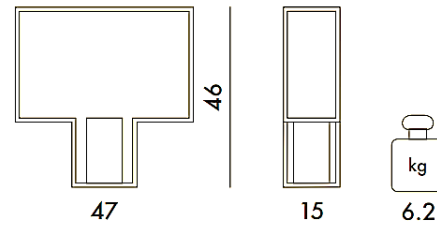

### **Tati**

Rectangular table lamp featuring extremely clean lines vaguely reminiscent of an Art Deco mood. Tati is unique because its external transparent case contains the lamp.

*Brand:* **KARTELL**  
*Item type:* Table Lamp  
*Item code:* 9160/PP  
*Designer:* Ferruccio Laviani  
*Color:* Pleated  
*Dimension:* 47 x 15 x 46 cm